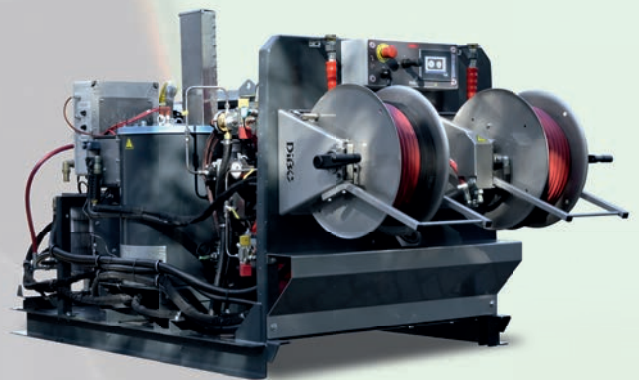

discover

FR

900 l/h – 2520 l/h

30 bar – 500 bar

0 °C – 140 °C

(Bio)Diesel – CNG – Battery

BUILT-IN